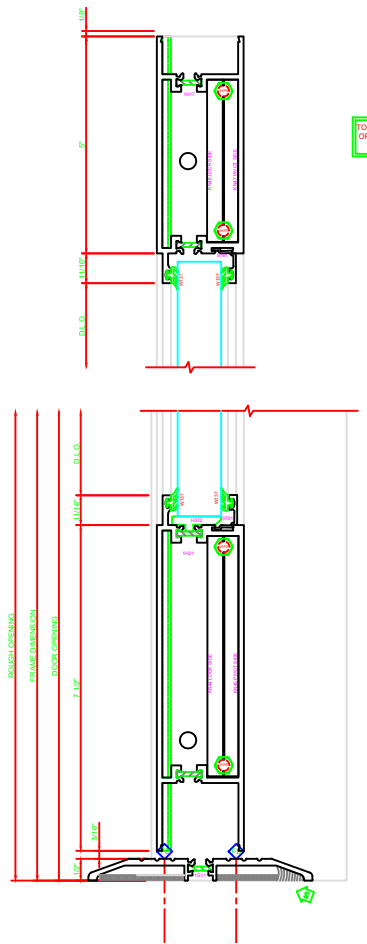

318 STILE
SIA D502 FOR EFCO STANDARD ABH A180HD CONTINUOUS HINGE

100 TOP RAIL
SIA D502