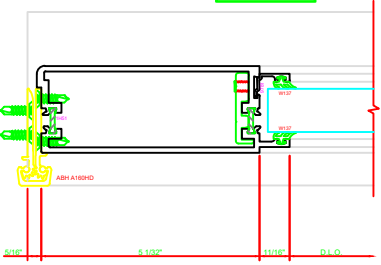

317 STILE
SIA D502 FOR EFCO STANDARD ABH A180HD CONTINUOUS HINGE