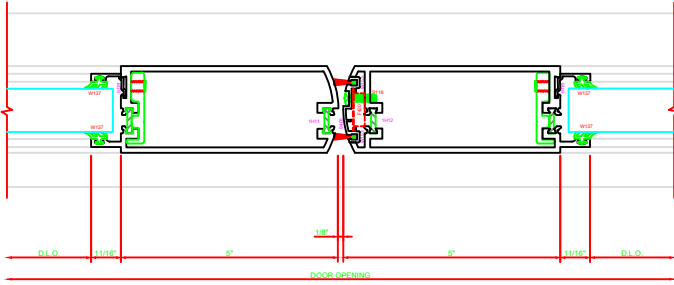

401 MEETING STILES
D502

318 STILE
SIA D502 FOR EFCO STANDARD ABH A180HD CONTINUOUS HINGE