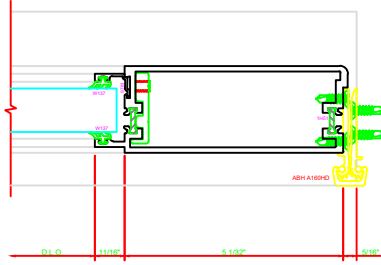

317 STILE
SIA D502 FOR EFCO STANDARD ABH A180HD CONTINUOUS HINGE

401 MEETING STILES
D502

318 STILE
SIA D502 FOR EFCO STANDARD ABH A180HD CONTINUOUS HINGE

100 TOP RAIL
SIA D502

200 BOTTOM RAIL
SIA D502